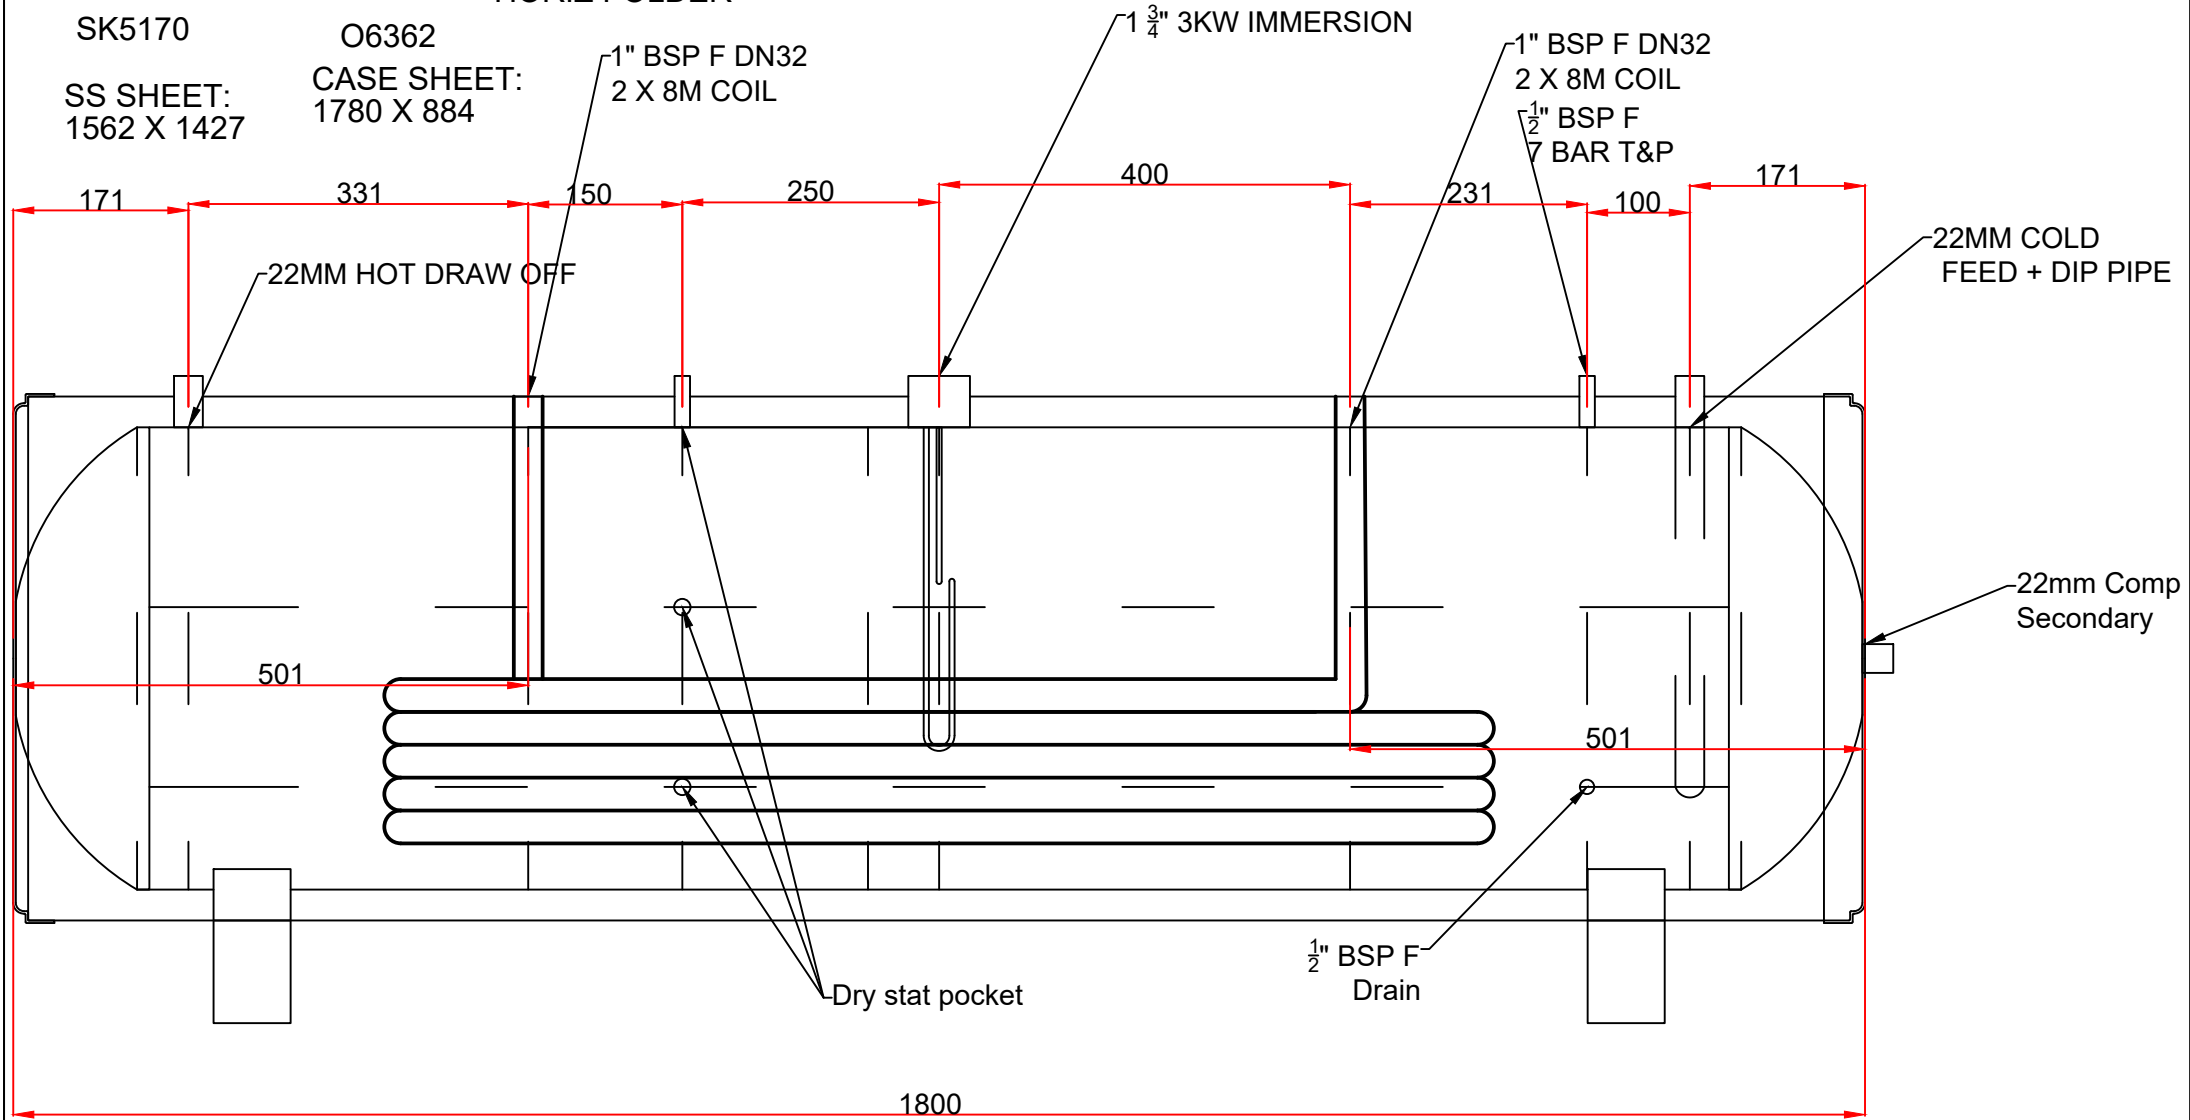

PROG ON NEW AMADA

HORIZ FOLDER

SK5170
SS SHEET:
1562 X 1427

O6362
CASE SHEET:
1780 X 884

- PARTS SUPPLIED:**
 1 x 22mm Inlet group
 1 x 24L Expansion Vessel
 1 x Dual Aquastat
 1 x 22mm Honeywell 2 port valve
 1 x 1/2" 7bar T&P Valve
 1 x 15mm Tundish
 1 x 1 3/4" Immersion Heater, 3kW

SHELL SIZE	1800mm x 450mm
FINISHED SIZE	1800mm x 554mm
MATERIAL	Stainless steel duplex 2304
NOMINAL CAPACITY	250L
MAX WORKING PRESSURE	3 bar
TEST PRESSURE	9 bar
FINISH	White steel cased

TITLE 250L HORIZONTAL Heatpump Unvented - TSMI250H/HP			
CUSTOMER		ORDER NO SK5170	
DRAWN BY MRC	CHECKED BY	DATE	TOLERANCE ±5mm
TELFORD COPPER AND STAINLESS CYLINDERS LTD UNIT 22 FURROWS BUSINESS PARK HAYBRIDGE ROAD TELFORD TF1 2FE			DRAWING REF NO