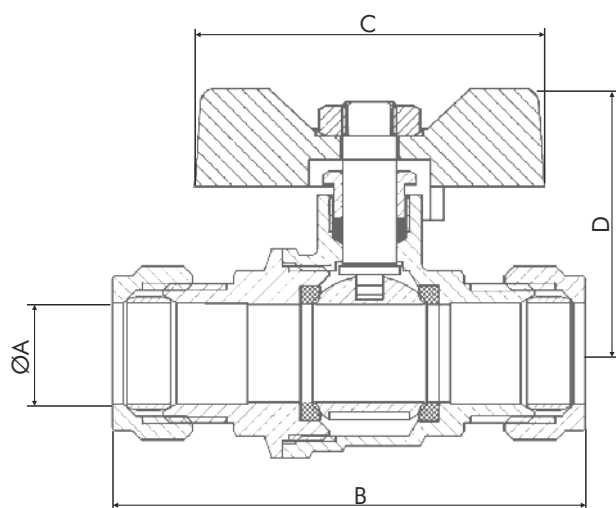

PRODUCT RANGE

CODE:

TR15BBV

TR22BBV

TR28BBV

TR15LBV

TR22LBV

TR28LBV

DESCRIPTION:

15mm Full Bore Compression Ball Valve with Butterfly Handle
22mm Full Bore Compression Ball Valve with Butterfly Handle
28mm Full Bore Compression Ball Valve with Butterfly Handle
15mm Full Bore Compression Ball Valve with Lever Handle
22mm Full Bore Compression Ball Valve with Lever Handle
28mm Full Bore Compression Ball Valve with Lever Handle

Note: Supplied with both a red & blue handle

Technical Specification

Max Operating Pressure 25 Bar
Maximum Inlet Temperature 110°

Size	A	B	C	D
15mm	15	63.5	49	35
22mm	22	80	49	39
28mm	28	82.5	65.5	52

Size	A	B	C	D
15mm	15	63.5	47.5	86
22mm	22	80	51.5	86
28mm	28	82.5	63.5	114