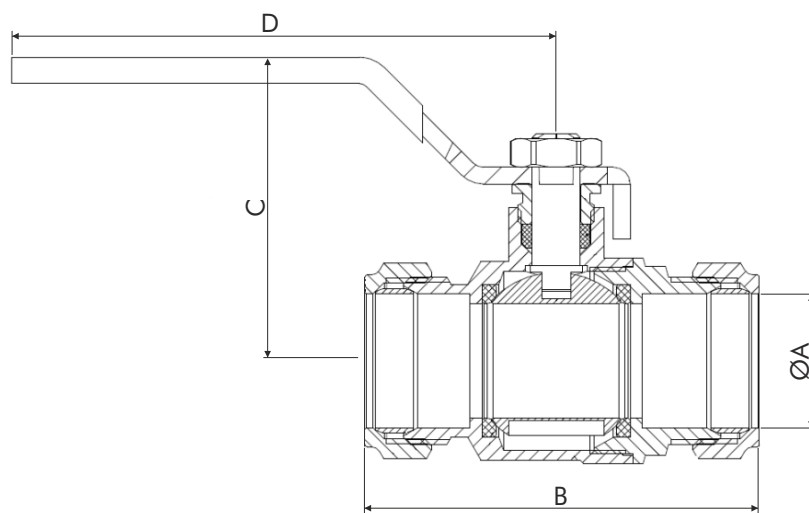

DESCRIPTION:

15mm Full Bore Compression Ball Valve with Butterfly Handle
22mm Full Bore Compression Ball Valve with Butterfly Handle
28mm Full Bore Compression Ball Valve with Butterfly Handle
15mm Full Bore Compression Ball Valve with Lever Handle
22mm Full Bore Compression Ball Valve with Lever Handle
28mm Full Bore Compression Ball Valve with Lever Handle

Note: Supplied with both a red & blue handle

Technical Specification

Max Operating Pressure 25 Bar
Maximum Inlet Temperature 110°

Size	A	B	C	D
15mm	15	63.5	49	35
22mm	22	80	49	39
28mm	28	82.5	65.5	52

Size	A	B	C	D
15mm	15	63.5	47.5	86
22mm	22	80	51.5	86
28mm	28	82.5	63.5	114