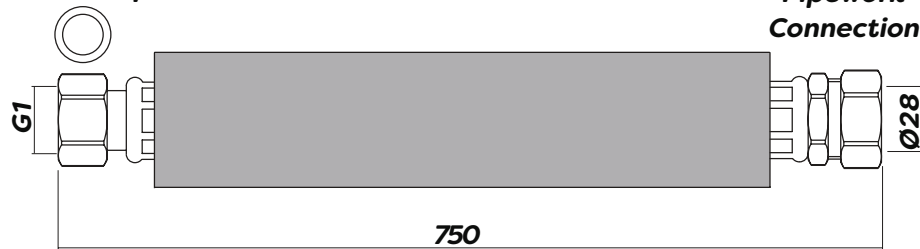

Product

HPHOSE750 - 2 pack 750mm pre insulated hoses 1" female swivel x 28mm

HPHOSE750B - 2 pack 750mm pre insulated hoses 1" female swivel bent x 28mm

Technical Specification

Max Inlet Pressure (static):

10 Bar

Max Inlet Temperature:

90°C

Medium:

Water, Water+Glycol

HPHOSE750

Heat Pump Connection

Pipework Connection

Additional Information

Pre-insulated to reduce system heat loss preserving system efficiency

Designed to connect directly to the heat pump

Available with a straight or bent heat pump connection to suit a variety of units and installations