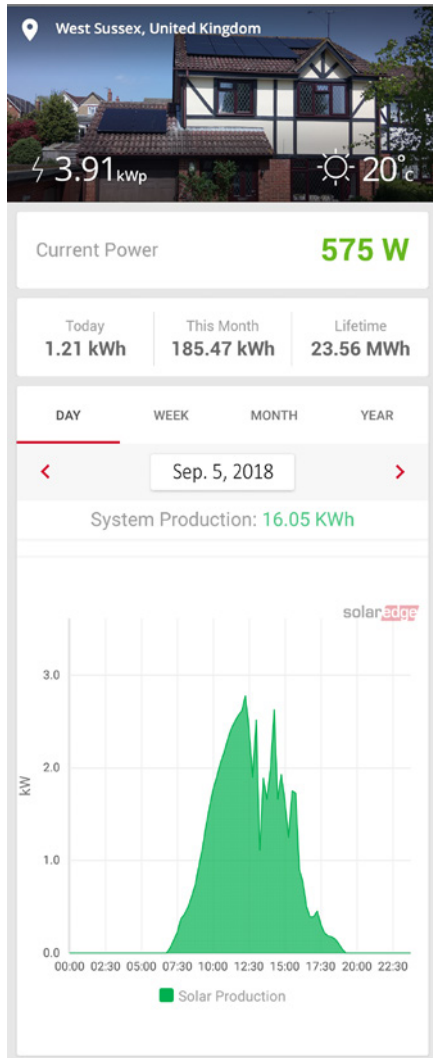

Get real-time insight into your home energy production and usage

Once the SolarEdge energy meter is installed, use the monitoring platform to view your home energy production and consumption levels.

SolarEdge system without an energy meter installed