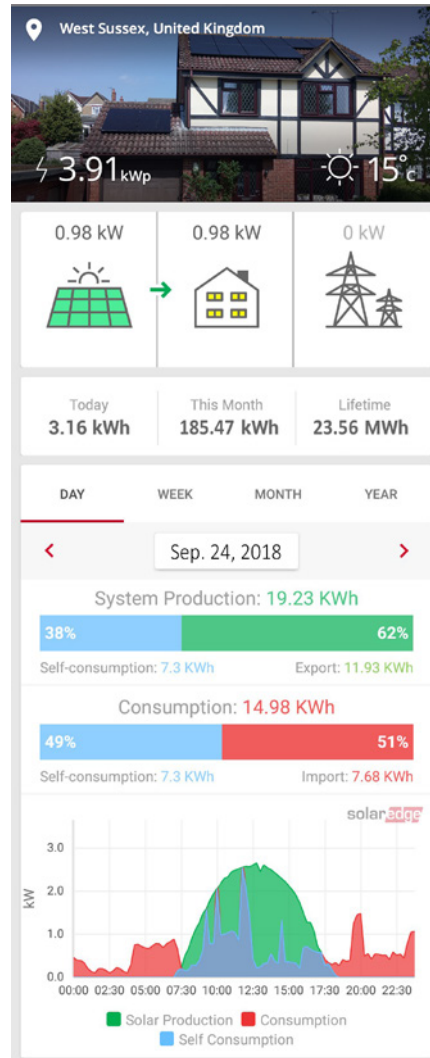

Monitor Your Home Consumption with a SolarEdge Energy Meter

Bring your energy use into focus. Lower your electricity bills simply by understanding how much you are using and when.

The SolarEdge energy meter provides full insight into the electricity produced by your PV system and the consumption of your household 24 hours a day, displayed in the SolarEdge monitoring mobile app in an easy to understand format.

Get real-time insight into your home energy production and usage

Once the SolarEdge energy meter is installed, use the monitoring platform to view your home energy production and consumption levels.

SolarEdge system without an energy meter installed

SolarEdge system with an energy meter installed

Monitoring graph legend

- **Solar production:** Production from the solar PV system
- **Self-consumption:** Self-consumed energy from solar
- **Consumption:** Energy imported from the grid