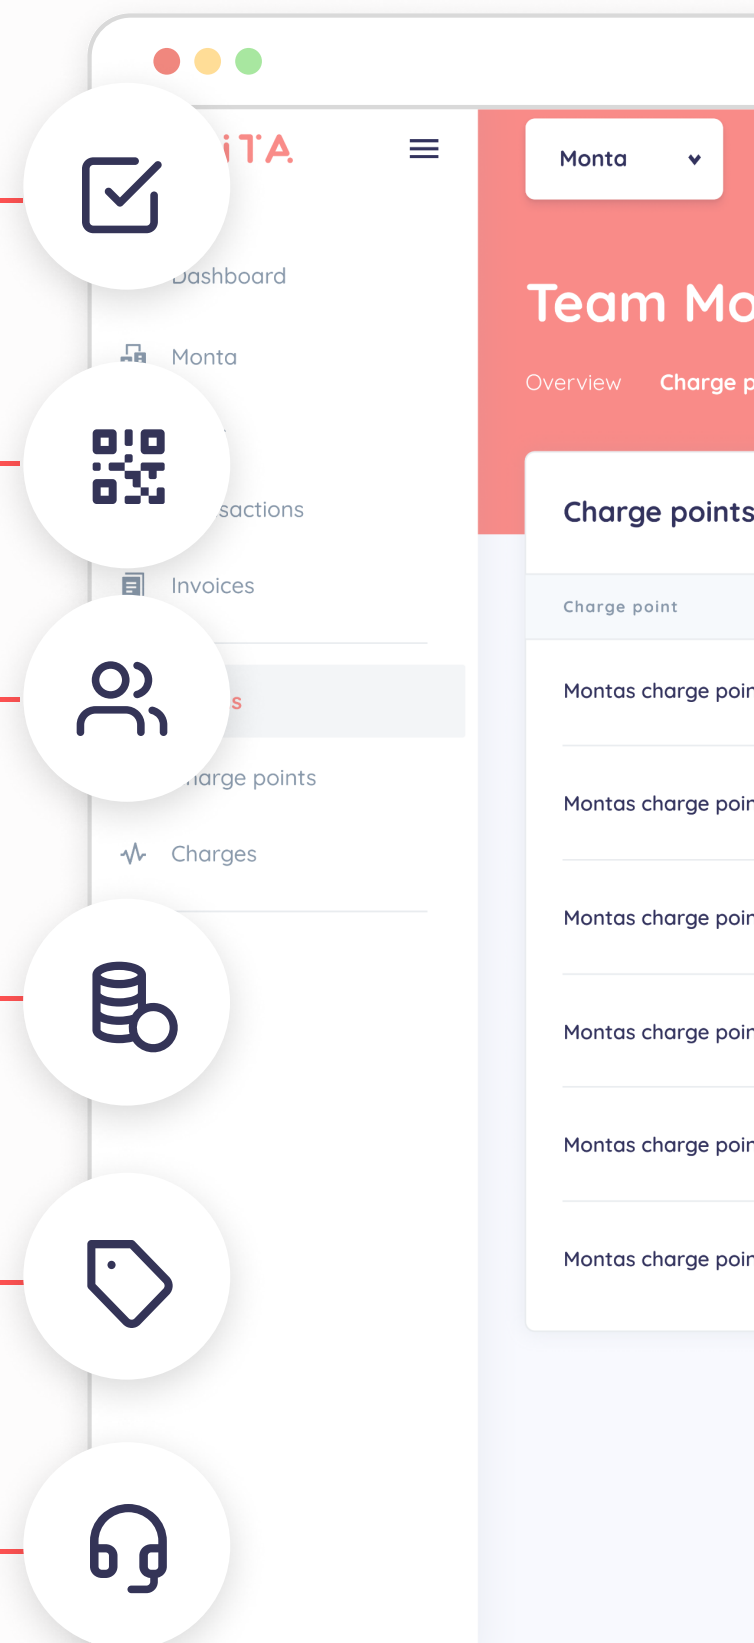

Complete charge point management solution

Turn your EV chargers into a new revenue stream by offering electric car charging to the public. With Monta connected to your charger points, you can easily manage pricing, users, and payments from our portal.

End-to-end payment system

End-to-end payment system for it all - monthly subscriptions, electricity reimbursements & public charging.

QR-stickers

Connect a QR sticker to your charge points to let customers charge & pay without downloading an app.

Optimise your charge points

Optimise the use of each charge point by letting your customers enter a Smart Queue or reserve a charge point (for a fee).

Flexible customer pricing

Charge users per kWh or minute & set idle fees. Differentiate pricing for different segments. You have complete control.

Offer promo codes

Offer redeemable credits or discounts; Either one-time or time-based discounts on specific charge points.

End-customer support

Chat support is available 24/7 to your customers. Add Monta's phone support as an extra service.

[Get a demo account!](#)