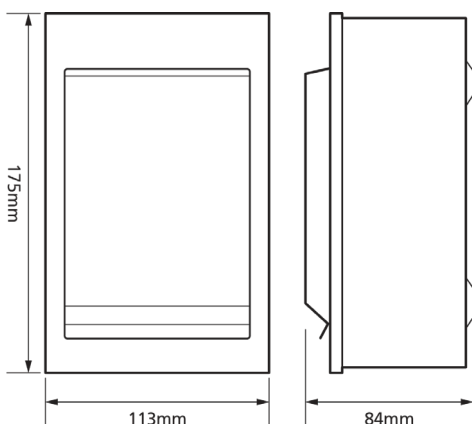

## ME4S

4 Module Small Metal Enclosure with Lid

## Specification

### Features:

- Fully enclosed metal construction body with drop-down metal cover, DIN rail and earth bar
- Raised keyholes for secure easy installation
- Multiple circular cable entry knockouts top and bottom [M20 and M25]
- Finished in white polyester powder coating to RAL9010
- BS 7671 Amendment 3:2015 and BS EN 61439-3 compliant
- IP20 protection

IP Rating	IP20
Weight	761g
Width	113mm
Height	175mm
Depth	84mm
Number of Modules	4
Mounting	Surface
Cable Entry	Knockouts (M20 and M25)
Din Rail	Yes
Colour	White
Finish	Polyester Powder Coated
Material	Steel
Compliance	CE
Guarantee	1 Year
Standards	BS 7671 Amendment 3:2015, BS EN 61439-3