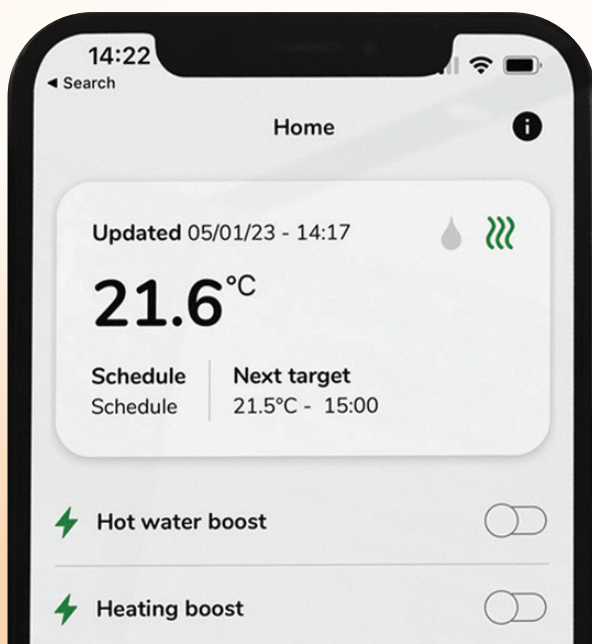

Why Homely is the smart choice for Installers

- Quick and easy to install
- Wireless temperature sensor
- One press commissioning for Midea installations
- No need to set up the weather compensation
- Peace of mind from supplying the best solution for controlling a heat pump
- On-demand, free of charge training for all new installers
- Dedicated Installer App with access to error codes and other useful performance data

What's in the box?

- The Homely Hub
- The Homely Temperature Node
- Installation manual

To find out more visit
[homelyenergy.com/
installers](https://homelyenergy.com/installers)