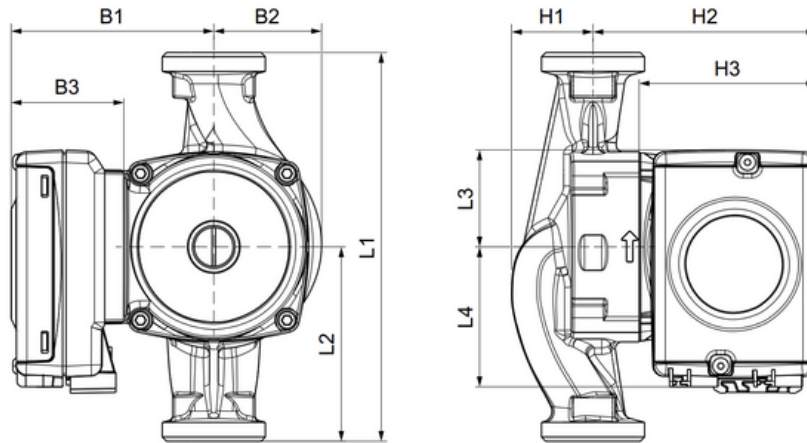

Grundfos UPMM 25-95

Pump Data

Pump max. power -
100W

Pump type	Dimensions [mm]											Connections	Net weight [kg]
	L1	L2	L3	L4	B1	B2	B3	H1	H2	H3			
UPMM 25-95 130	130	65	45	65	94	50	52	38	104	82	G 1 1/2	2.4	