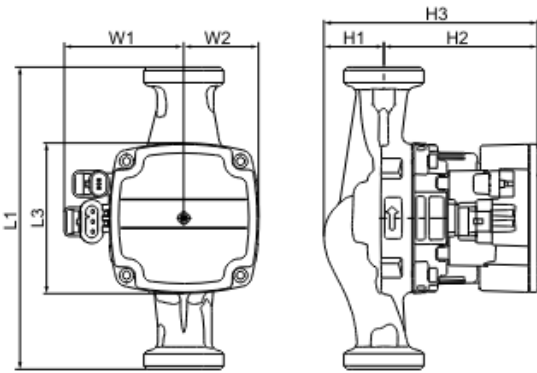

## Pump Data

Pump type	Dimensions[mm]							Connections [inch]	Weight [kg]
	L1	L3	W1	W2	H1	H2	H3		
25-90 130 (N)	130	90	72	45	36	92	128	R 1 / G 1 1/2	1.9

Pump max. power - 90W