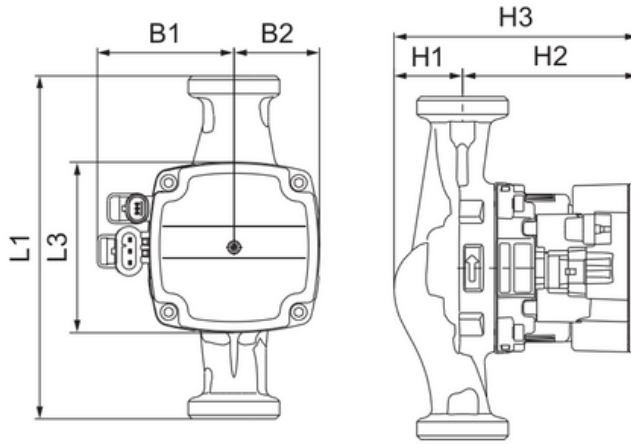

Grundfos UPM4L 25-75

Pump Data

Pump max. power -
75W

Pump type	Dimensions [mm]							Connections [inch]	Weight [kg]
	L1	L3	B1	B2	H1	H2	H3		
25-75 130 (N)	130	90	72	45	36	92	128	R 1 / G 1 1/2	1.9