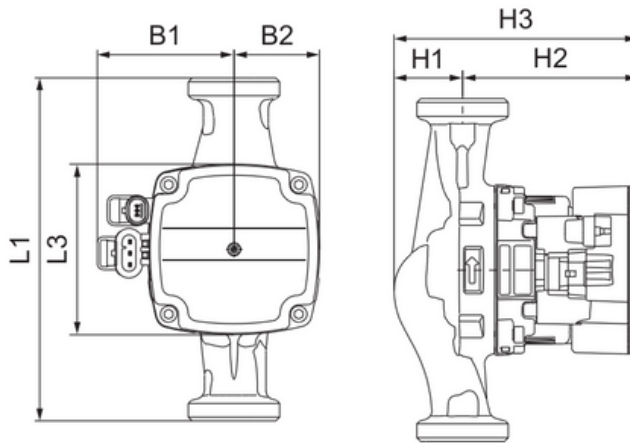

Grundfos UPM4 25-75

Pump Data

Pump max. power -
60W

Pump type	Dimensions [mm]							Connections [inch]	Weight [kg]
	L1	L3	B1	B2	H1	H2	H3		
25-75 130 (N)	130	90	72	45	36	92	128	R 1 / G 1 1/2	1.9