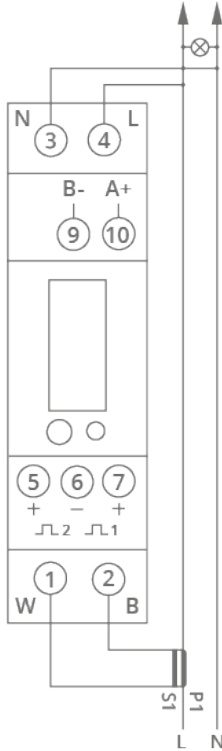

100A CT Clamp

Technical Specifications

Model Number	GEM-CT-45/100
Dimensions (HxWxD)	119 x 17.5 x 62mm
Working Temperature	-25°C ~ 55°C
Protection Class	IP51
Display	LCD