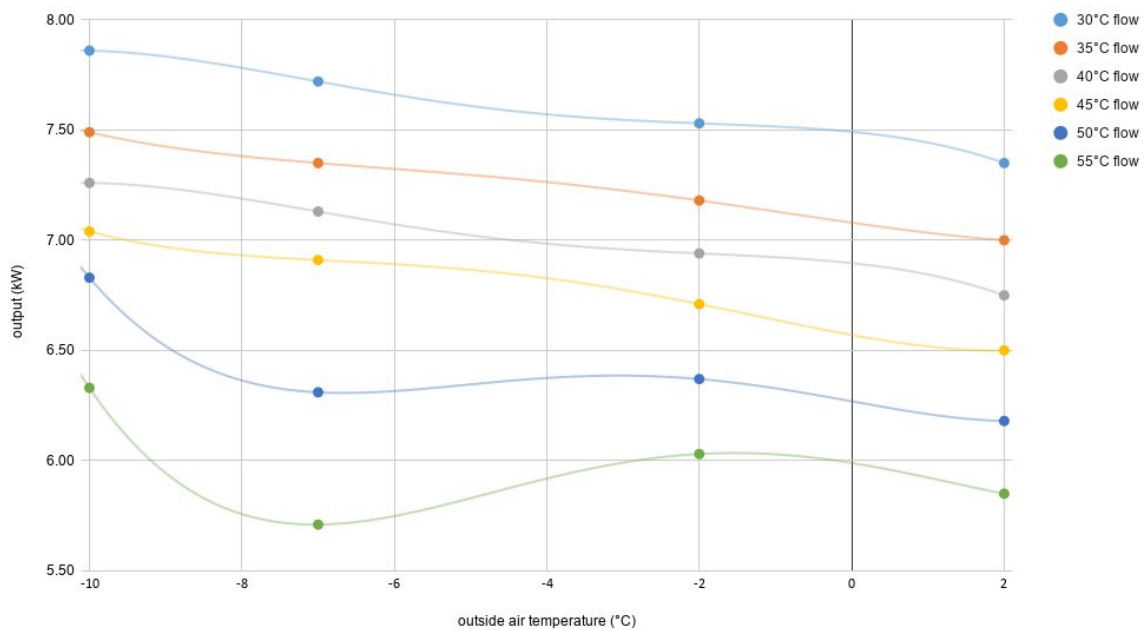

MIDSUMMER

Delivering tomorrow's energy

Midsummer Energy Ltd
Cambridge Road Industrial Estate
Milton
Cambridgeshire
CB24 6AZ

Email: trade@midsummerenergy.co.uk

Telephone: 01223 851535

Samsung AE080RXYDEG/EU Capacity Graphs

This graph shows integrated output (i.e. average output including defrost cycles).

WARNING: Only the marked points are measured data - a trendline has been added for quick reference but caution is needed when using data away from a measured data point.

EHS mono '8kW' outputs

Spreadsheet available on request