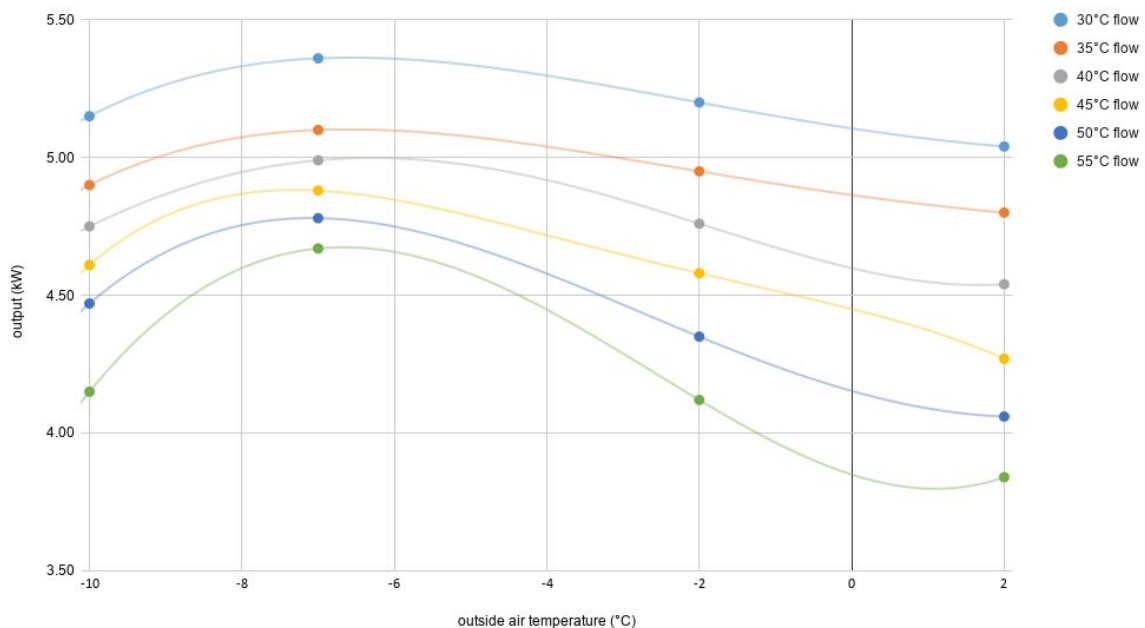

MIDSUMMER

Delivering tomorrow's energy

Midsummer Energy Ltd
Cambridge Road Industrial Estate
Milton
Cambridgeshire
CB24 6AZ

Email: trade@midsummerenergy.co.uk

Telephone: 01223 851535

Samsung AE050RXYDEG/EU Capacity Graphs

This graph shows integrated output (i.e. average output including defrost cycles).

WARNING: Only the marked points are measured data - a trendline has been added for quick reference but caution is needed when using data away from a measured data point.

EHS mono '5kW' outputs

Spreadsheet available on request