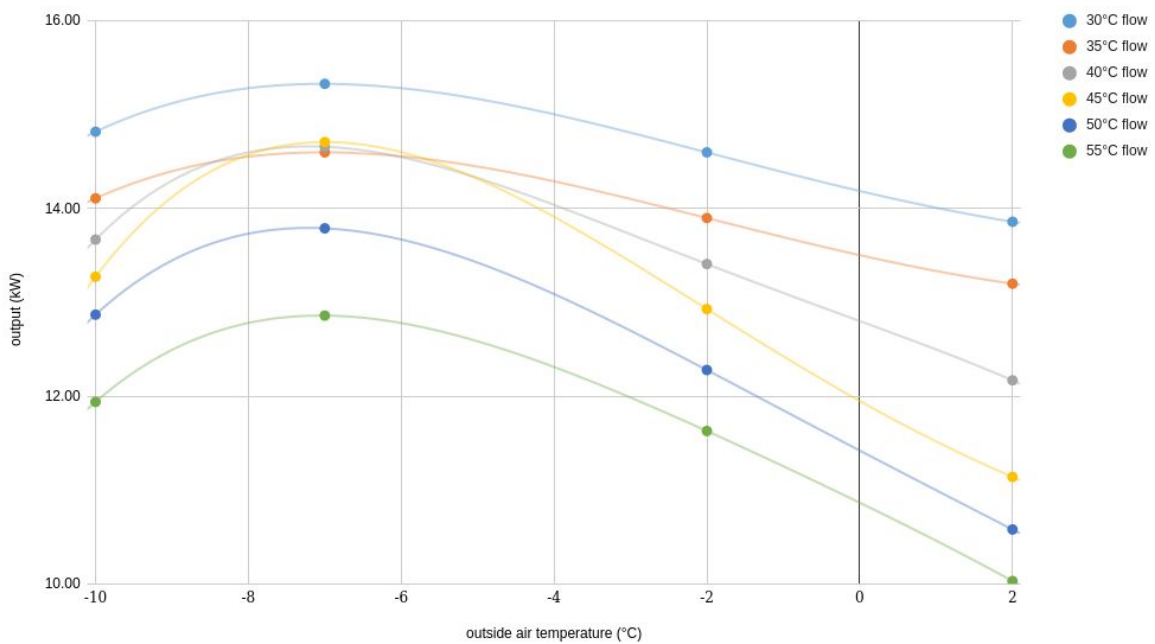

MIDSUMMER

Delivering tomorrow's energy

Midsummer Energy Ltd
Cambridge Road Industrial Estate
Milton
Cambridgeshire
CB24 6AZ

Email: trade@midsummerenergy.co.uk

Telephone: 01223 851535

Samsung AE160RXYDEG/EU Capacity Graphs

This graph shows integrated output (i.e. average output including defrost cycles).

WARNING: Only the marked points are measured data - a trendline has been added for quick reference but caution is needed when using data away from a measured data point.

EHS mono '16kW' outputs

Spreadsheet available on request