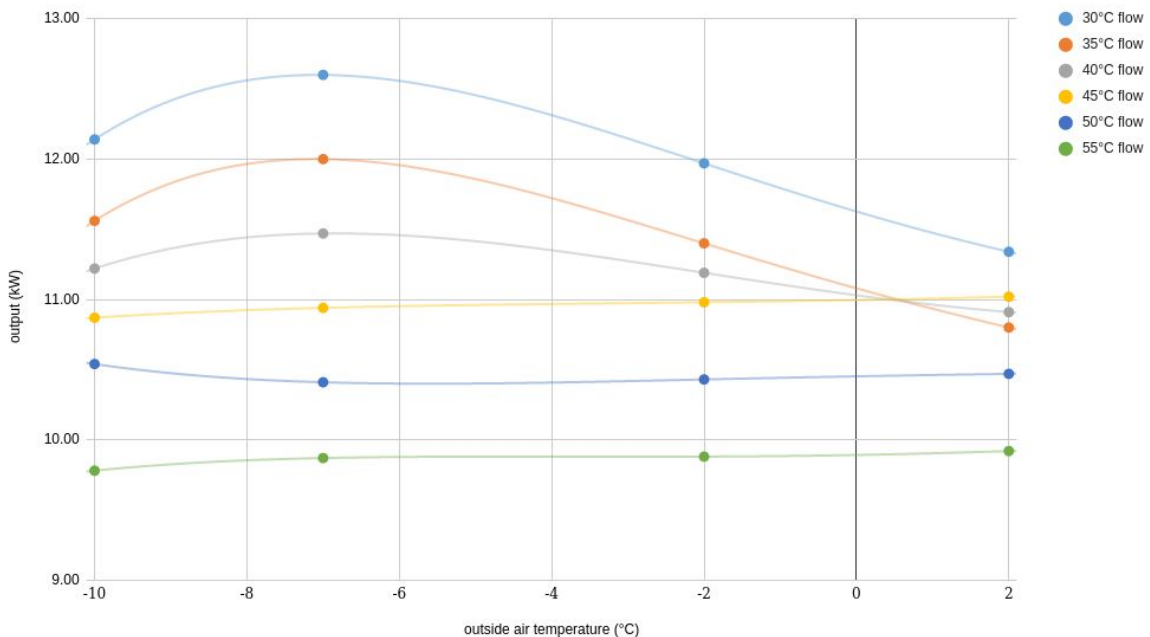

MIDSUMMER

Delivering tomorrow's energy

Midsummer Energy Ltd
Cambridge Road Industrial Estate
Milton
Cambridgeshire
CB24 6AZ

Email: trade@midsummerenergy.co.uk

Telephone: 01223 851535

Samsung AE120RXYDEG/EU Capacity Graphs

This graph shows integrated output (i.e. average output including defrost cycles).

WARNING: Only the marked points are measured data - a trendline has been added for quick reference but caution is needed when using data away from a measured data point.

EHS mono '12kW' outputs

Spreadsheet available on request