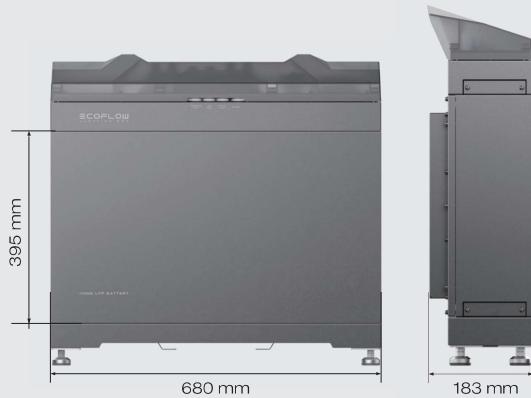

Devices

EcoFlow PowerOcean LFP Battery