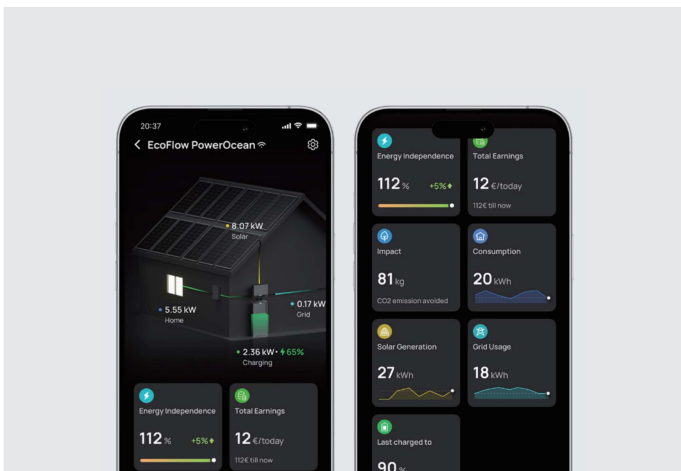

For installers: EcoFlow Pro App/Web Portal

- -Ultra-fast 3-step commissioning process.
- -Comprehensive map view of authorized systems.
- -Easy troubleshooting.
  - Prioritize error codes according to the emergency level.
  - Know the error code in details.

Scan QR code to download