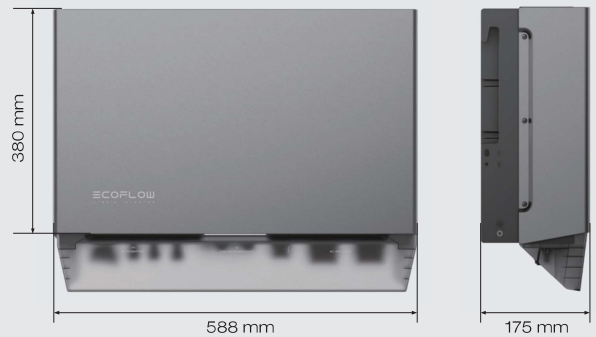

Warm white light indicators

Add a sense of belonging, creating an inviting atmosphere.

Concealed screws

Devices

EcoFlow PowerOcean LFP Battery

EcoFlow PowerOcean Hybrid Inverter 6/8/10/12kW

Accessories

4G Dongle ESS (EU)