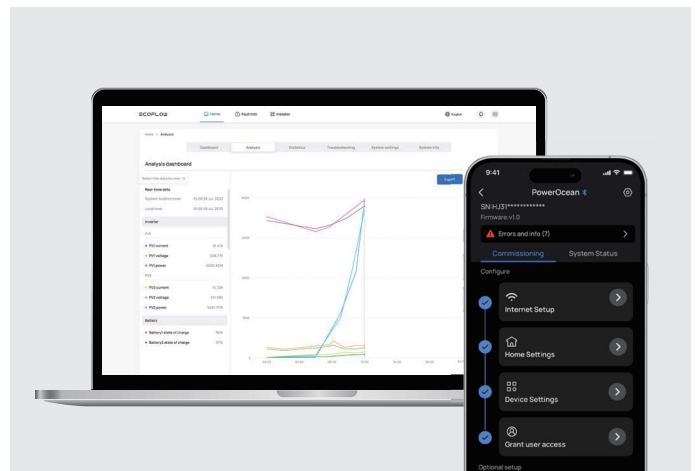

For installers: EcoFlow Pro App/Web Portal

- -Ultra-fast 3-step commissioning process.
- -Comprehensive map view of authorized systems.
- -Easy troubleshooting.
  - Prioritize error codes according to the emergency level.
  - Know the error code in details.

Scan QR code to download