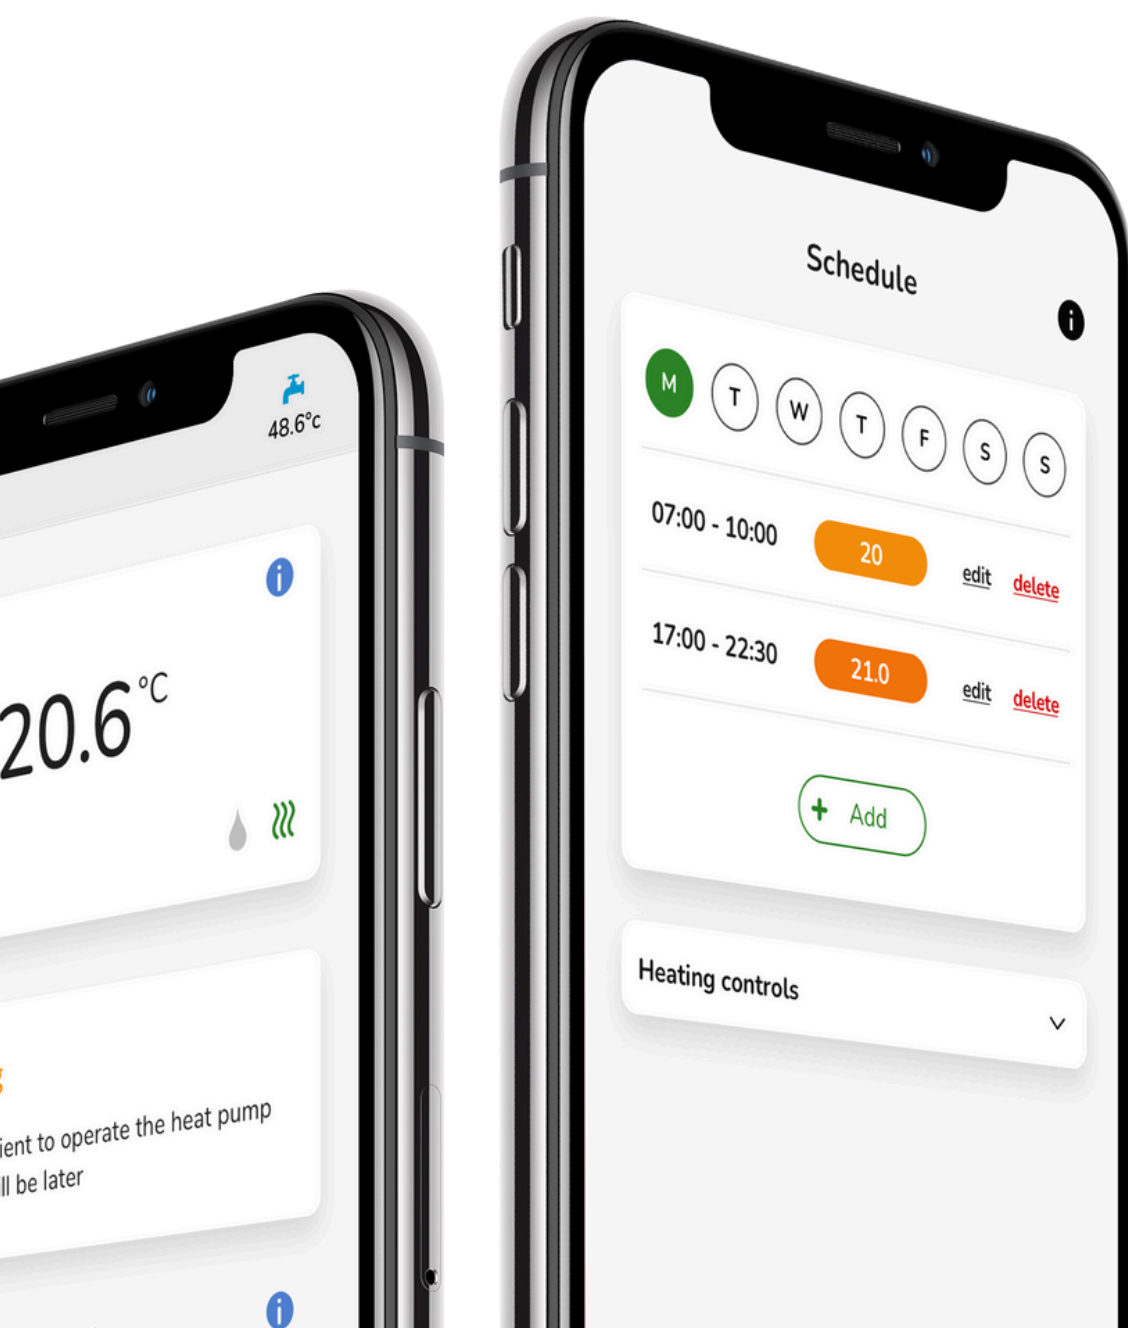

Smart Technology, Simple Solution

Homely may be small, but it packs a big punch. It discreetly connects to your heat pump and uses real-time data from your home, combined with advanced weather forecasting and other data, to ensure your heat pump is always set to deliver maximum comfort at the lowest cost.

Tailored for Heat Pumps, Not Just Another Thermostat

Unlike traditional thermostats, Homely was designed specifically for heat pumps. It knows when and how to tweak your system to keep your home perfectly cosy, in the most cost-efficient way, giving you peace of mind all-year-round.

Discover More

Talk to your installer or visit homelyenergy.com/customers to see how Homely can transform your heat pump into a smarter, more efficient system.

homelyenergy.com