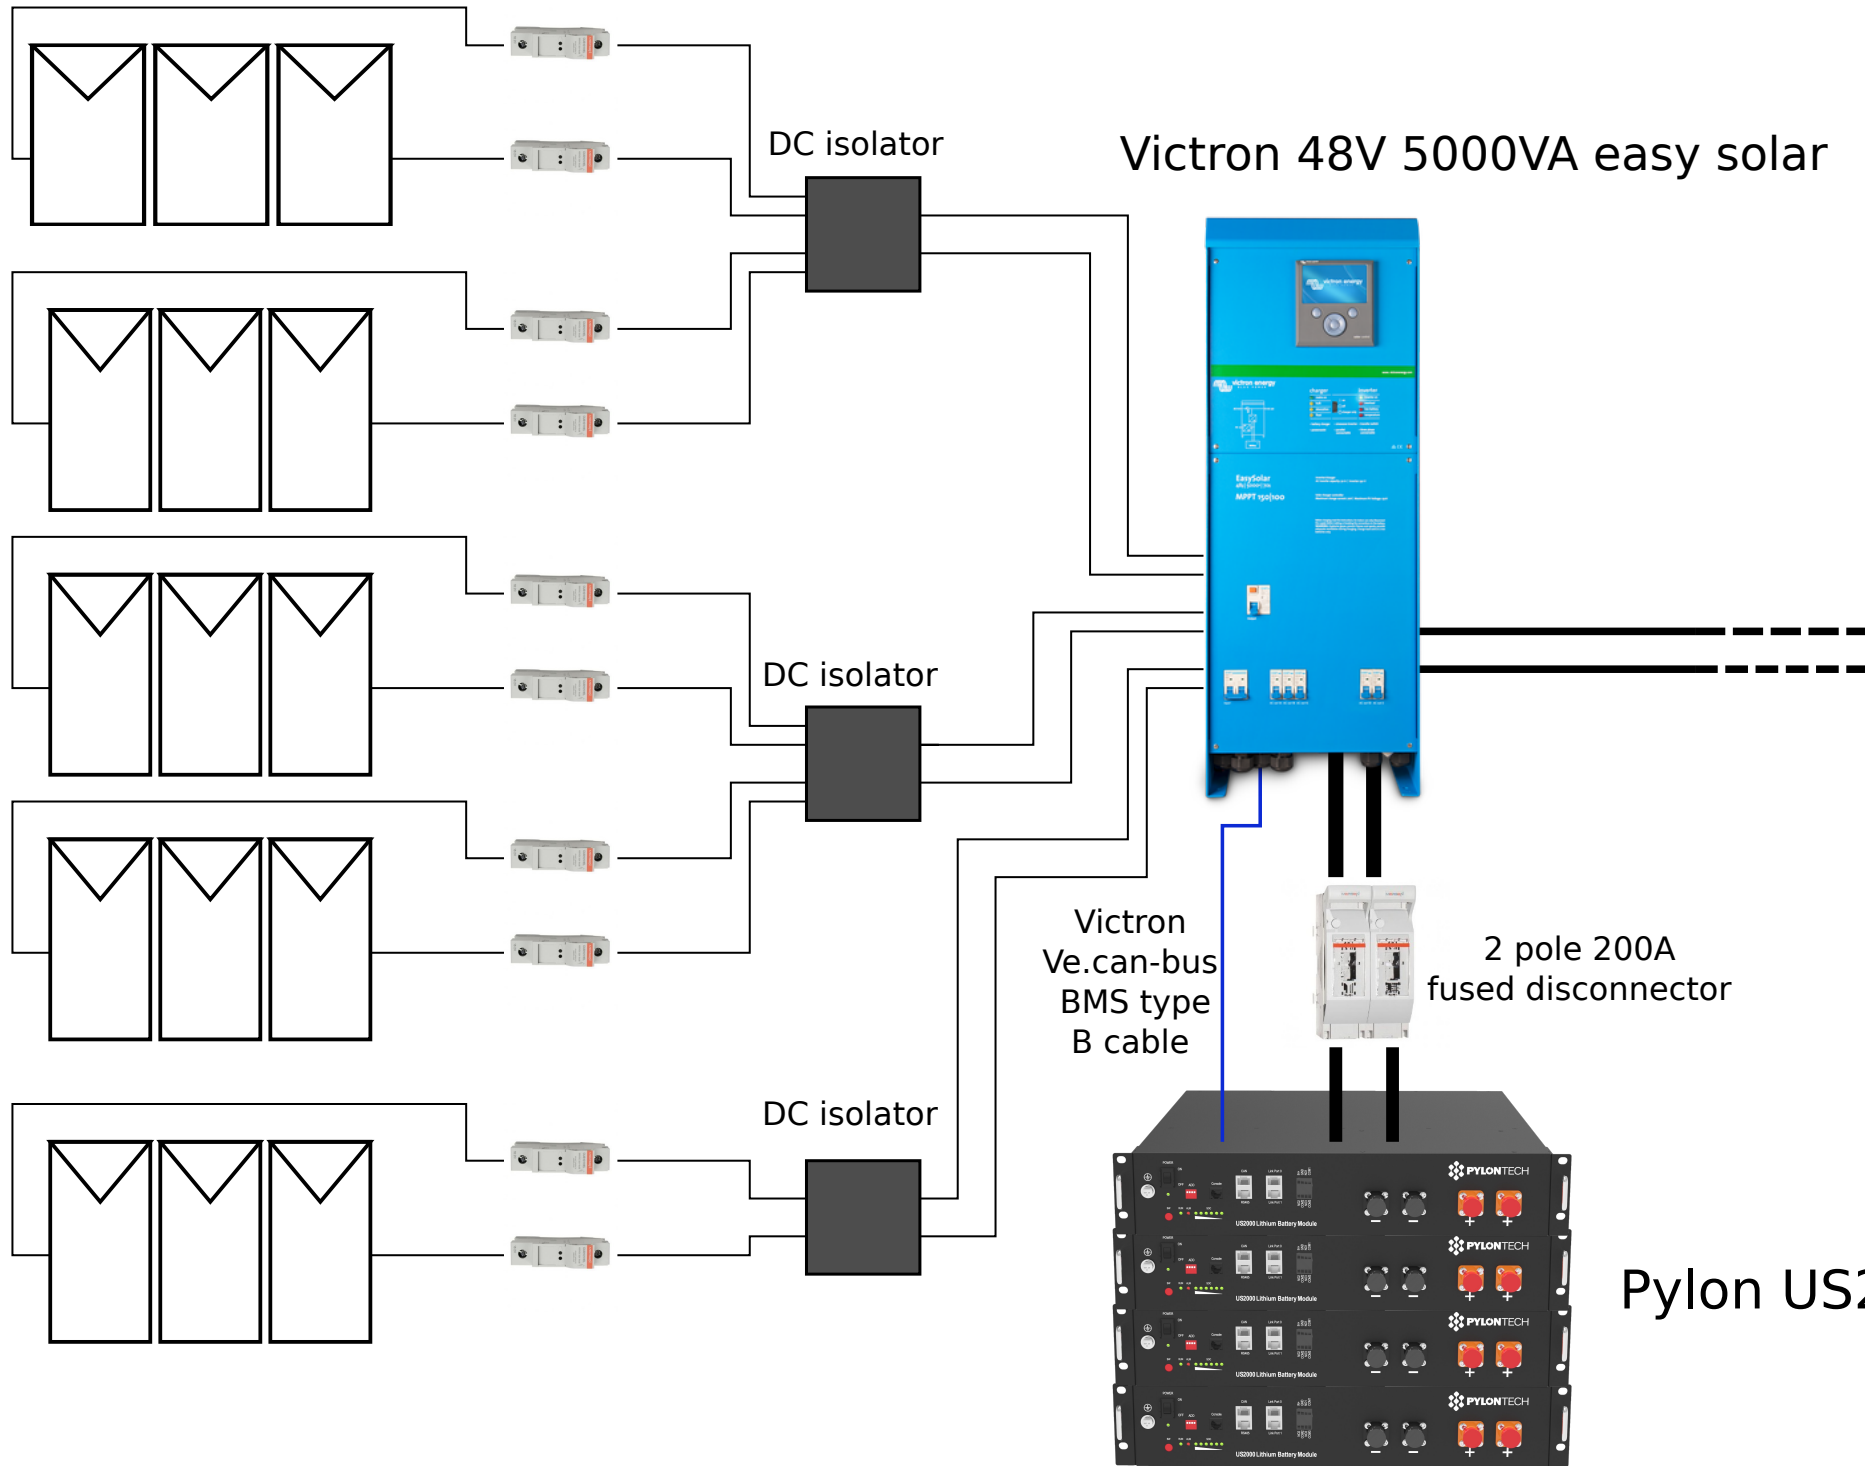

Panels

12A string fuse

Victron 48V 5000VA easy solar

Victron
Ve.can-bus
BMS type
B cable

2 pole 200A
fused disconnect

Pylon US2000