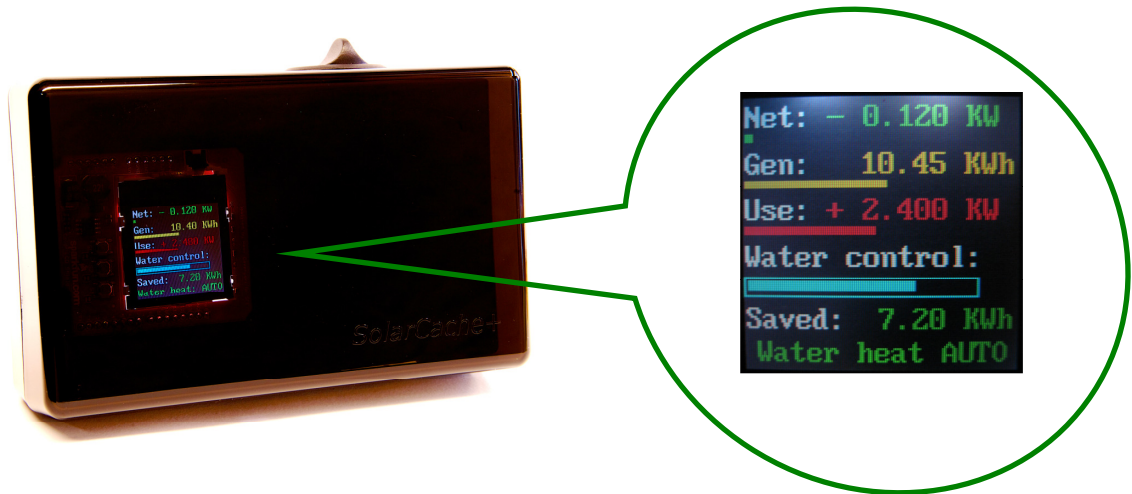

Free hot water!

SolarCache+, elegant and intelligent, automatically uses your excess solar power to heat your hot water. Get a year-round subsidy and switch off your boiler altogether in the summer!

SolarCache+ is entirely automatic. No programming or setting up is required. Even the internal clock sets itself. Turn on the kettle and *SolarCache+* immediately adjusts. When the Sun comes out, *SolarCache+* immediately adjusts.

The *SolarCache+* bright and attractive colour display also shows you at a glance what you are saving and what you are using.

You can also top-up your hot water. Press a switch to get a one hour boost at anytime. Are you on economy 7? *SolarCache+* provides a night boost if you want it.