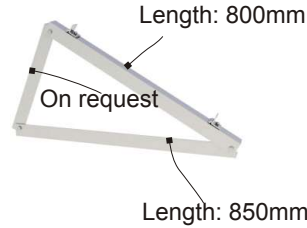

COMPONENTS

Fold Tri-Bracket System

Module Length

Fold Tri-Bracket

GD Rail

Fold Package

Fold Tri-Bracket

Length: 1350mm

On request

Length: 1410mm

Tri-Bracket 1#

Length: 800mm

On request

Length: 850mm

Tri-Bracket 2#

Tri-Bracket 3#

Accessories: DR Rail Clamp

Item No.	Description	Module Length	Angle
GS-FT30-01	Triangle Bracket 1# 30deg	Less than 1.7meter	Fixed 30deg
GS-FT30-02	Triangle Bracket 2# 30deg	Less than 1.1meter	Fixed 30deg
GS-FT30-03	Triangle Bracket 3# 30deg	Less than 2meter	Fixed 30deg

Note: Other angle can be customized

GS-RC-01	DR Rail Clamp Kit
----------	-------------------