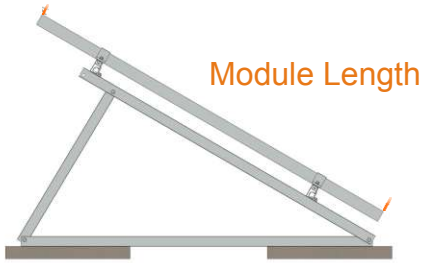

COMPONENTS

Fold Tri-Bracket System

Module Length

Fold Tri-Bracket

GD Rail

Fold Package

Fold Tri-Bracket

Length: 1350mm

On request

Length: 1410mm

Tri-Bracket 1#

Length: 800mm

On request

Length: 850mm

Tri-Bracket 2#

Tri-Bracket 3#

Accessories: DR Rail Clamp

Item No.	Description	Module Length	Angle
GS-FT30-01	Triangle Bracket 1# 30deg	Less than 1.7meter	Fixed 30deg
GS-FT30-02	Triangle Bracket 2# 30deg	Less than 1.1meter	Fixed 30deg
GS-FT30-03	Triangle Bracket 3# 30deg	Less than 2meter	Fixed 30deg