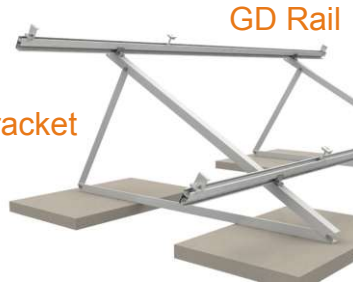

COMPONENTS

Fold Tri-Bracket System

Module Length

Fold Tri-Bracket

GD Rail

Fold Package

Fold Tri-Bracket

Length: 1350mm

On request

Length: 1410mm

Tri-Bracket 1#

Length: 800mm

On request

Length: 850mm

Tri-Bracket 2#

Tri-Bracket 3#

Accessories: DR Rail Clamp

Item No.	Description	Module Length	Angle
GS-FT30-01	Triangle Bracket 1# 30deg	Less than 1.7meter	Fixed 30deg
GS-FT30-02	Triangle Bracket 2# 30deg	Less than 1.1meter	Fixed 30deg
GS-FT30-03	Triangle Bracket 3# 30deg	Less than 2meter	Fixed 30deg

Note: Other angle can be customized

GS-RC-01	DR Rail Clamp Kit
----------	-------------------