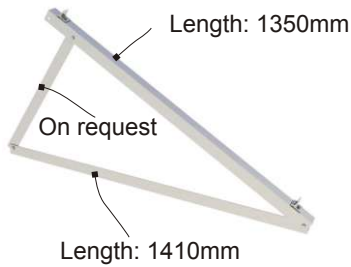

COMPONENTS

Fold Tri-Bracket System

Module Length

Fold Tri-Bracket

GD Rail

Fold Package

Fold Tri-Bracket

Length: 1350mm

On request

Length: 1410mm

Tri-Bracket 1#

Length: 800mm

On request

Length: 850mm

Tri-Bracket 2#

Tri-Bracket 3#

Accessories: DR Rail Clamp

Item No.	Description	Module Length	Angle
GS-FT30-01	Triangle Bracket 1# 30deg	Less than 1.7meter	Fixed 30deg
GS-FT30-02	Triangle Bracket 2# 30deg	Less than 1.1meter	Fixed 30deg
GS-FT30-03	Triangle Bracket 3# 30deg	Less than 2meter	Fixed 30deg