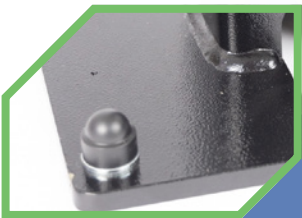

EV TOWER

3 x M8 Rivnuts for fixing charger to plate

Multiple Cable Entry

Access door for modular enclosure. Suitable for 2 gang.

4 x M10 100mm Thunderbolt

INCLUDED:

- ▲ 3 x M8 Bolts are included
- ▲ 4 x M10 100mm Thunderbolts, washers and Caps
- ▲ 2 x Oval Insert Caps
- ▲ 2 x Circular Insert Caps
- ▲ 1 x 90x90 Cap for the top of EV Tower
- ▲ 2 x Tamper Proof Bolts for Access Door